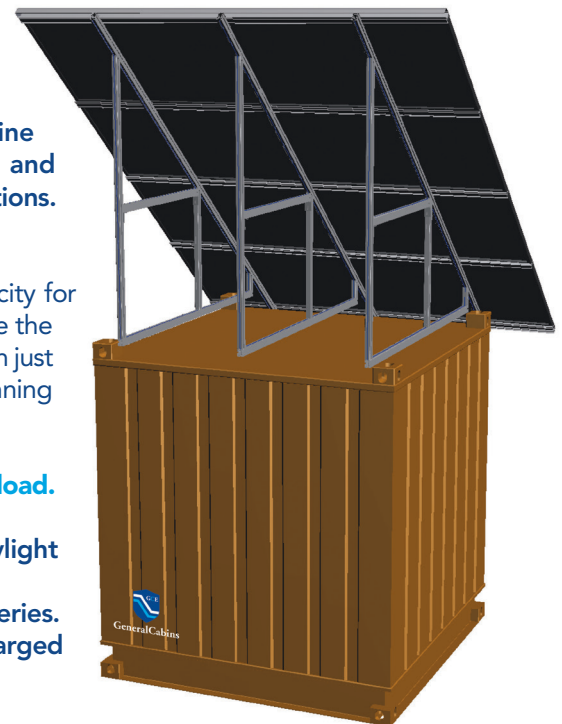

**The Hybrid Power Box changes this so the generator runs at close to full load.
How?**

Roof mounted Photovoltaic Solar Panels charge the batteries during daylight hours reducing any power generation required from the DC generator. The DC generator only runs to provide supplementary charge for the batteries. The DC generator will run at near to full load and once the batteries are charged it stops.

The Solar Panels mounted on the roof of the Hybrid Power Box not only provide free power but shade the Power Box reducing the operating temperature inside for the generator and batteries.

By generating direct at DC voltage to match site requirements the use of rectifiers normally associated with AC generators is removed. These rectifiers are a large heat source within the site cabin. This elimination along with the shading protection from the PV panels reduces the need for large air conditioning of the cabin.

Savings

Direct fuel costs due to the reduced run time required by the generator.

Reduced service intervals and unit replacement costs.

Refuelling costs, for remote sites the cost of bringing fuel to a site is likely to be higher than the direct fuel cost.

GeneralCabins

"Built to Last"

GENERAL CABINS & ENGINEERING LTD 21-25 Corr Road, Killyman,
Dungannon BT71 6HQ. Tel: +44 (0)28 8774 7566 - Fax: +44 (0)28 8774 6866
Email: info@generalcabins.com - www.generalcabins.com - www.generalranges.com